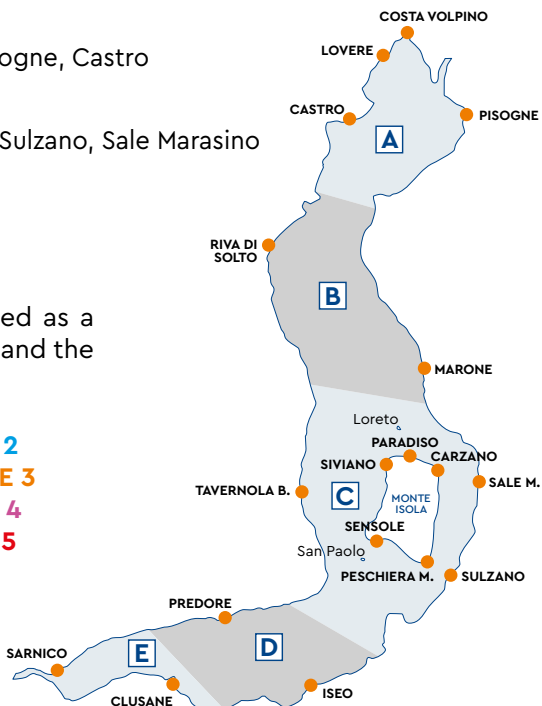

Tel. 335.75.95.243 Call at least 15 min. before the departure.

NIGHT SERVICE

SULZANO	00.00	00.40	01.20	02.00	02.45	03.30	04.10
Monte Isola PESCHIERA M.	00.05	00.45	01.25	02.05	02.50	03.35	04.15
Monte Isola CARZANO	00.15	00.55	01.35	02.15	03.00	03.45	04.25
SALE MARASINO	00.20	01.00	01.40	02.20	03.05	03.50	04.30
SALE MARASINO	00.20	01.00	01.40	02.20	03.10	03.50	04.30
Monte Isola CARZANO	00.25	01.05	01.45	02.25	03.15	03.55	04.35
Monte Isola PESCHIERA M.	00.35	01.15	01.55	02.35	03.25	04.05	04.55
SULZANO	00.40	01.20	02.00	02.40	03.30	04.10	04.45

Tel. 348.93.72.261
Night service
Call at least 15 min.
before the departure.

ZONAL FARE SYSTEM

Navigazione Lago d'Iseo S.r.l. for the transport of passengers adopts the "Zonal Fare System". Lake Iseo is divided into 5 fare zones as represented on the map:

- A** Costa Volpino, Lovere, Pisogne, Castro
- B** Riva di Solto, Marone
- C** Monte Isola, Tavernola B., Sulzano, Sale Marasino
- D** Iseo, Predore
- E** Clusane, Sarnico

The ticket must be purchased as a function of the chosen line and the number of crossed zones:

- One crossed zone = **RATE 1**
- Two crossed zones = **RATE 2**
- Three crossed zones = **RATE 3**
- Four crossed zones = **RATE 4**
- Five crossed zones = **RATE 5**

The ticket's validity depends on the crossed areas and allows navigation throughout its duration by making intermediate stops. The time period starts from the first validation on board.