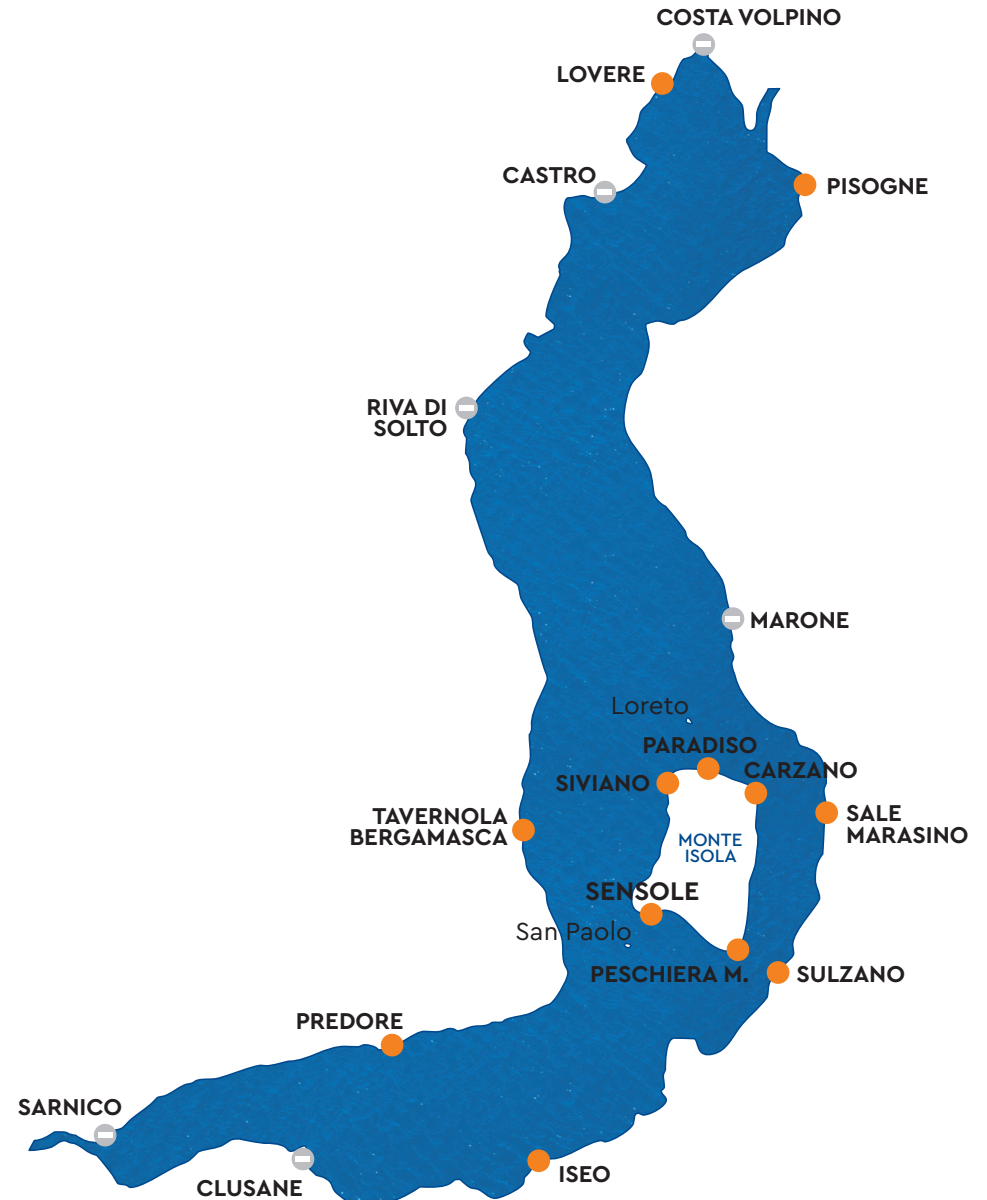

DAILY CONNECTION 24/24 365 DAYS A YEAR

▲ **SULZANO**
▼ **MONTE ISOLA PESCHIERA M.**

PAG 1

▲ **SALE MARASINO**
▼ **MONTE ISOLA CARZANO**

PAG 2

CONNECTIONS ON REQUEST
SULZANO - SALE MARASINO - MONTE ISOLA

PAG 3

OTHER CONNECTIONS – WINTER TIMETABLE FROM OCTOBER 02, 2023 TO MARCH 24, 2024

**WEEKDAYS
(MONDAY-SATURDAY)**

PAG 4

**SUNDAY AND
PUBLIC HOLIDAYS**

PAG 5

**ZONAL FARE SYSTEM AND
TRANSPORT CONDITIONS**

PAG 6